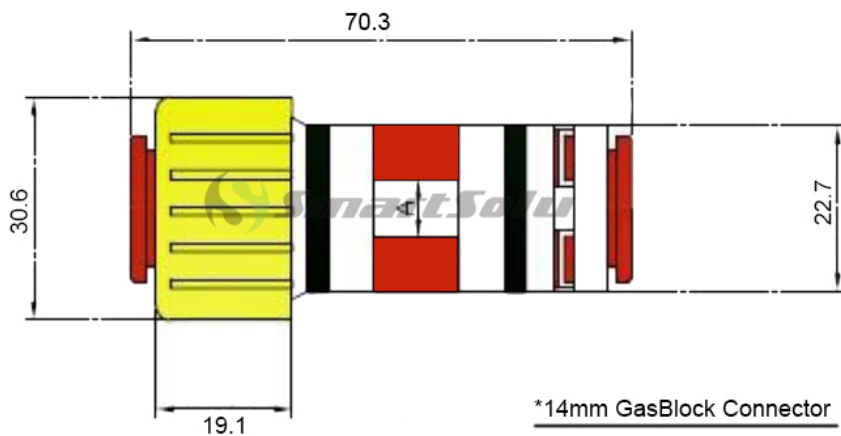

## Gas/Water Block Connector

**Microduct Gas Block Connectors** with transparent body for visual control when blowing microcable. Connectors can be reused for more than 10 times while still maintaining the same high performance characteristics - operational at 15bar (218 psi) and with quick burst rating of 25bar (363 psi). All connectors have two removable locking clips to prevent tube release.

### Features:

Gas/Water Block Connectors normally used between indoor and outdoor environments to prevent air flow that may result in condensed water getting into in ducts. After cable installation, the connector can be gas sealed by pushing the connector ends together.

- Easy installation, without any special tools.
- Transparent plastic body, easy to observe the situation.
- High temperature resistance -40°C~65°C
- Avoid fluid(gas) entering the microducts and damage the equipments.

### Dimensions:

Product	Code	PCS/CTN
<b>GBC-5/0,5-3.5</b>	5mm Gas Block, 0.5-3.5mm Cable	1800
<b>GBC-7/0,9-4,5</b>	7mm Gas Block, 0,9-4,5mm Cable	1200
<b>GBC-7-5/3.5</b>	7-5mm Reducer Gas block	1200
<b>GBC-8.5/3-6</b>	8.5mm Gas Block, 3-6mm Cable	960
<b>GBC-8/1-4</b>	8mm Gas Block, 1-6mm Cable	1200
<b>GBC-10/3-6</b>	10mm Gas Block, 3-6mm Cable	960